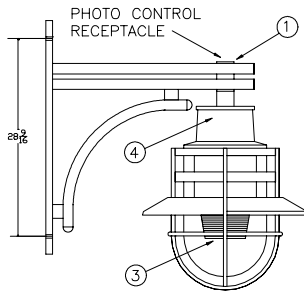

NOTE: Add Tenon Adapter #28-0746 For This Application.

**ODL96U**  
**COLONIAL STYLE**  
**LUMINAIRE**  
**100 W HPS, 120V**

① ② ⑤

Luminaire Can Be Used With:

- ODL95U, 20' Round Shaft Embedded Concrete Pole Compatible Unit.

**Standard 0° Mounting**

**ODL98U**  
**RANCH/CANDELA STYLE LUMINAIRE**  
**150 W HPS, 120V**

**NOTES:**

- Standard Color Is Black.
- Blue Fixture For Sparks Marina w/ 180° Flipped Arm Are Special Order Items Through Regional Standards.
- Arm Supplied At 0°. May Be Custom Ordered For 180° Mounting.