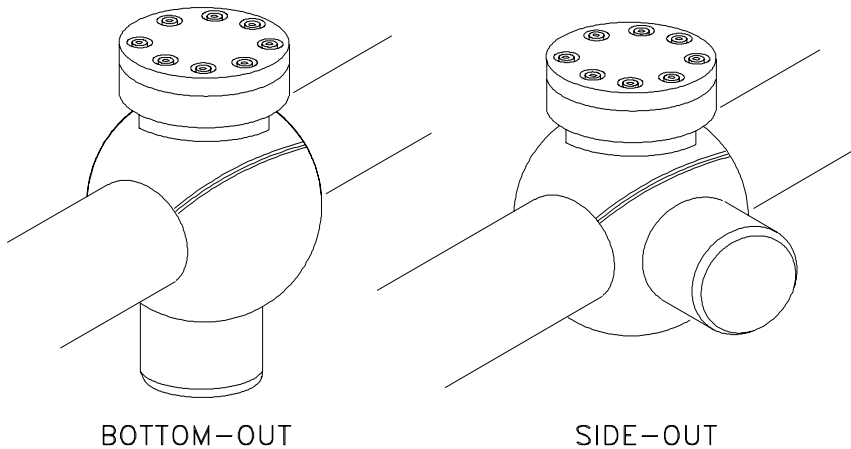

NOTES:

- 1) COAT ALL STEEL PIPE WITH PRIMER, PROTECTO-WRAP AND TAPE. COAT STOPPER WITH MASTIC.

MATERIAL LIST

STOCK #	QTY.	DESCRIPTION
45-2064	1.0	STOP 12" BOTTOM/SIDE-OUT SPHERICAL FITTING
47-0260	1.0	TAPE PROTECTO-WRAP 6 IN. X 50 FT.
47-0300	1.0	TAPE BLACK 2 IN. X 100 FT.
47-0182	0.5	MASTIC
47-0180	0.5	PRIMER